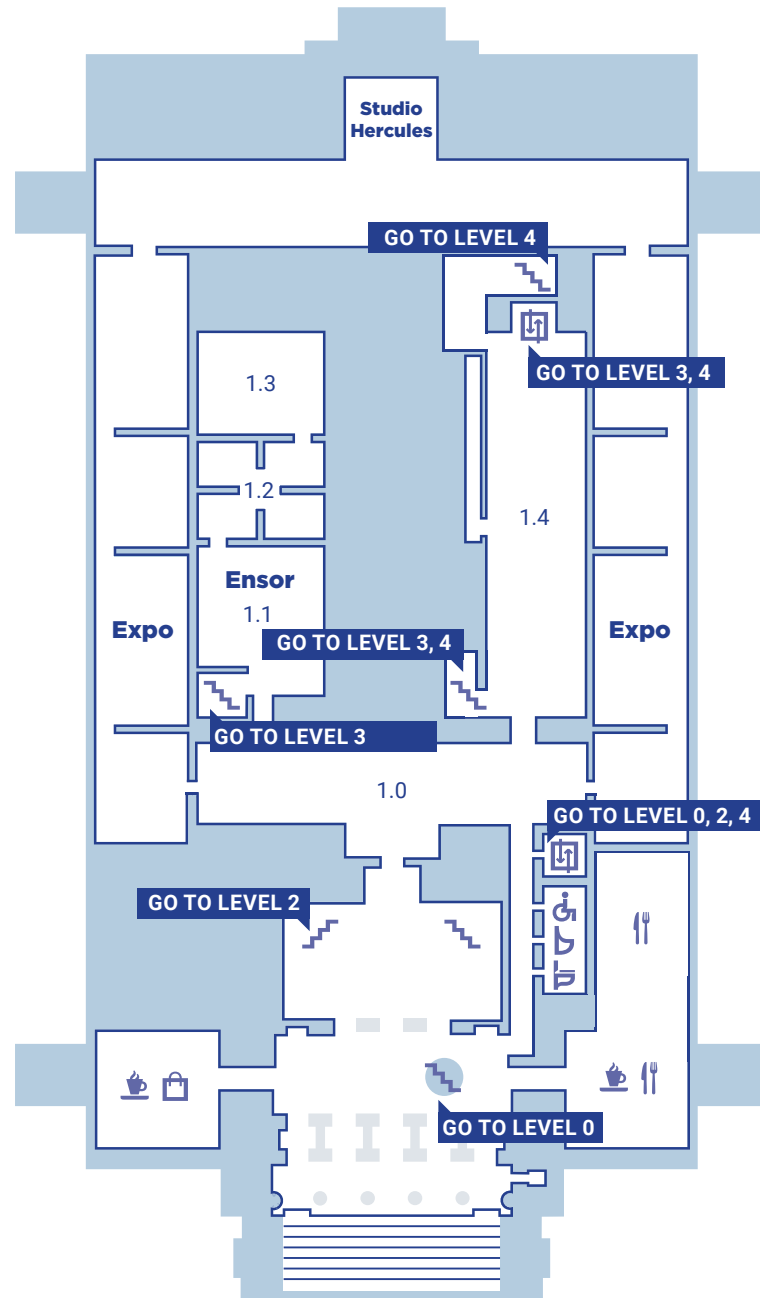

LEVEL 3
Drawings and sculptures

LEVEL 4
Modern Masters

KMSKA ^{EN}
MUSEUM
MAP

 Discover the collection. Download the KMSKA App. 

LEVEL 0
Entrance

LEVEL 1
Modern Masters

LEVEL 2
Old Masters